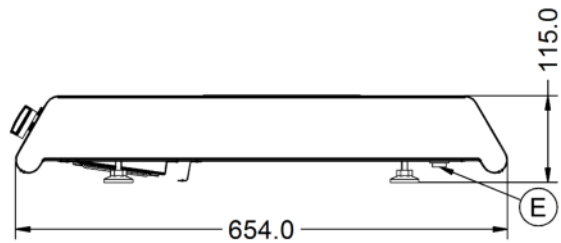

Power and Performance

Total Power kW	2.4
IP Rating	IP23
Temperature Control	Electronic
Rating per Hob kW	2.4

Key Specifications

Number of Hobs	1
Shape of Hob	Round

Weights and Dimensions

Unit Height (External) mm	115
Unit Width (External) mm	400
Unit Depth (External) mm	654
Hob Dimensions mm	180mmØ
Net Weight Kg	12.6

Packed Weight Kg	15.2
Packed Height cm	25
Packed Width cm	70
Packed Depth cm	55

Technical Picture

Lincat Limited

Whisby Road,
Lincoln, LN6 3QZ,
United Kingdom

Company No: 2175448

A member company of

Customer Care