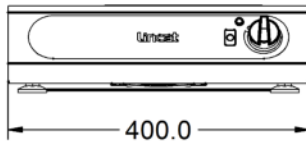

Power and Performance

Total Power kW	2.4
IP Rating	IP23
Temperature Control	Electronic
Rating per Hob kW	2.4

Key Specifications

Number of Hobs	1
Shape of Hob	Round

Weights and Dimensions

Unit Height (External) mm	115
Unit Width (External) mm	400
Unit Depth (External) mm	654
Hob Dimensions mm	180mmØ
Net Weight Kg	12.6

Packed Weight Kg	15.2
Packed Height cm	25
Packed Width cm	70
Packed Depth cm	55

Technical Picture

Lincat Limited

Whisby Road,
Lincoln, LN6 3QZ,
United Kingdom

Company No: 2175448

A member company of

Customer Care